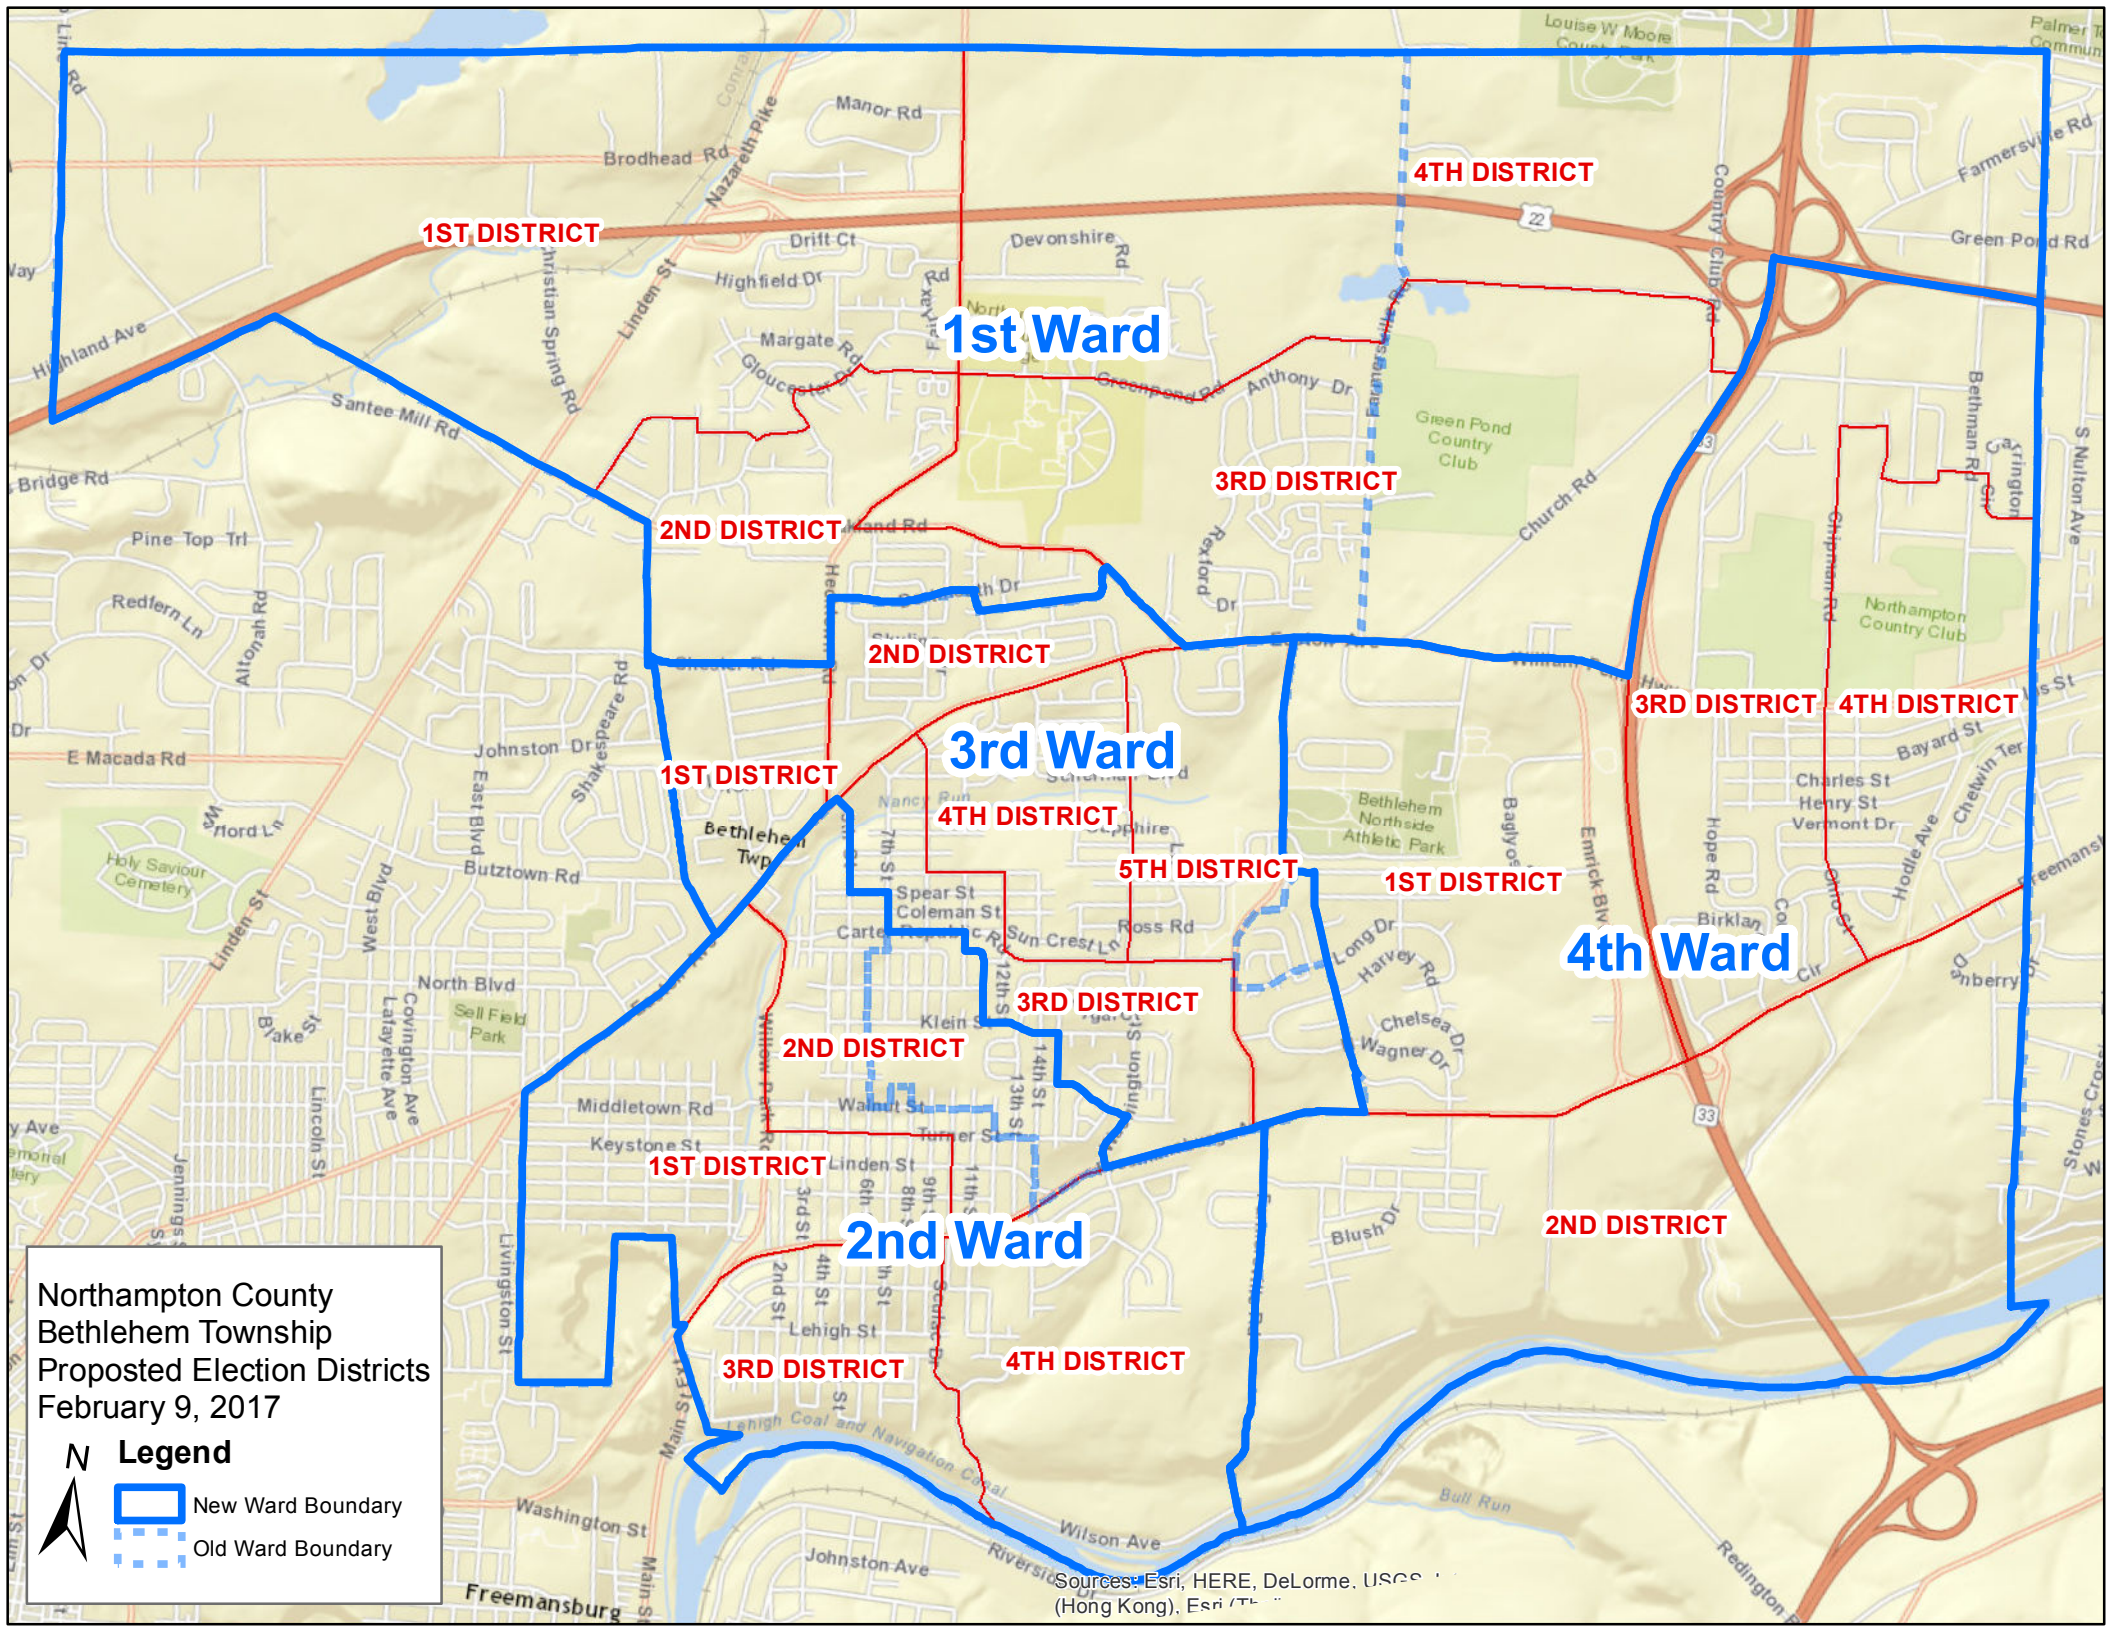

Northampton County
 Bethlehem Township
 Proposed Election Districts
 February 9, 2017

N Legend

-  New Ward Boundary
-  Old Ward Boundary

Sources: Esri, HERE, DeLorme, USGS, ...
 (Hong Kong), Esri (The