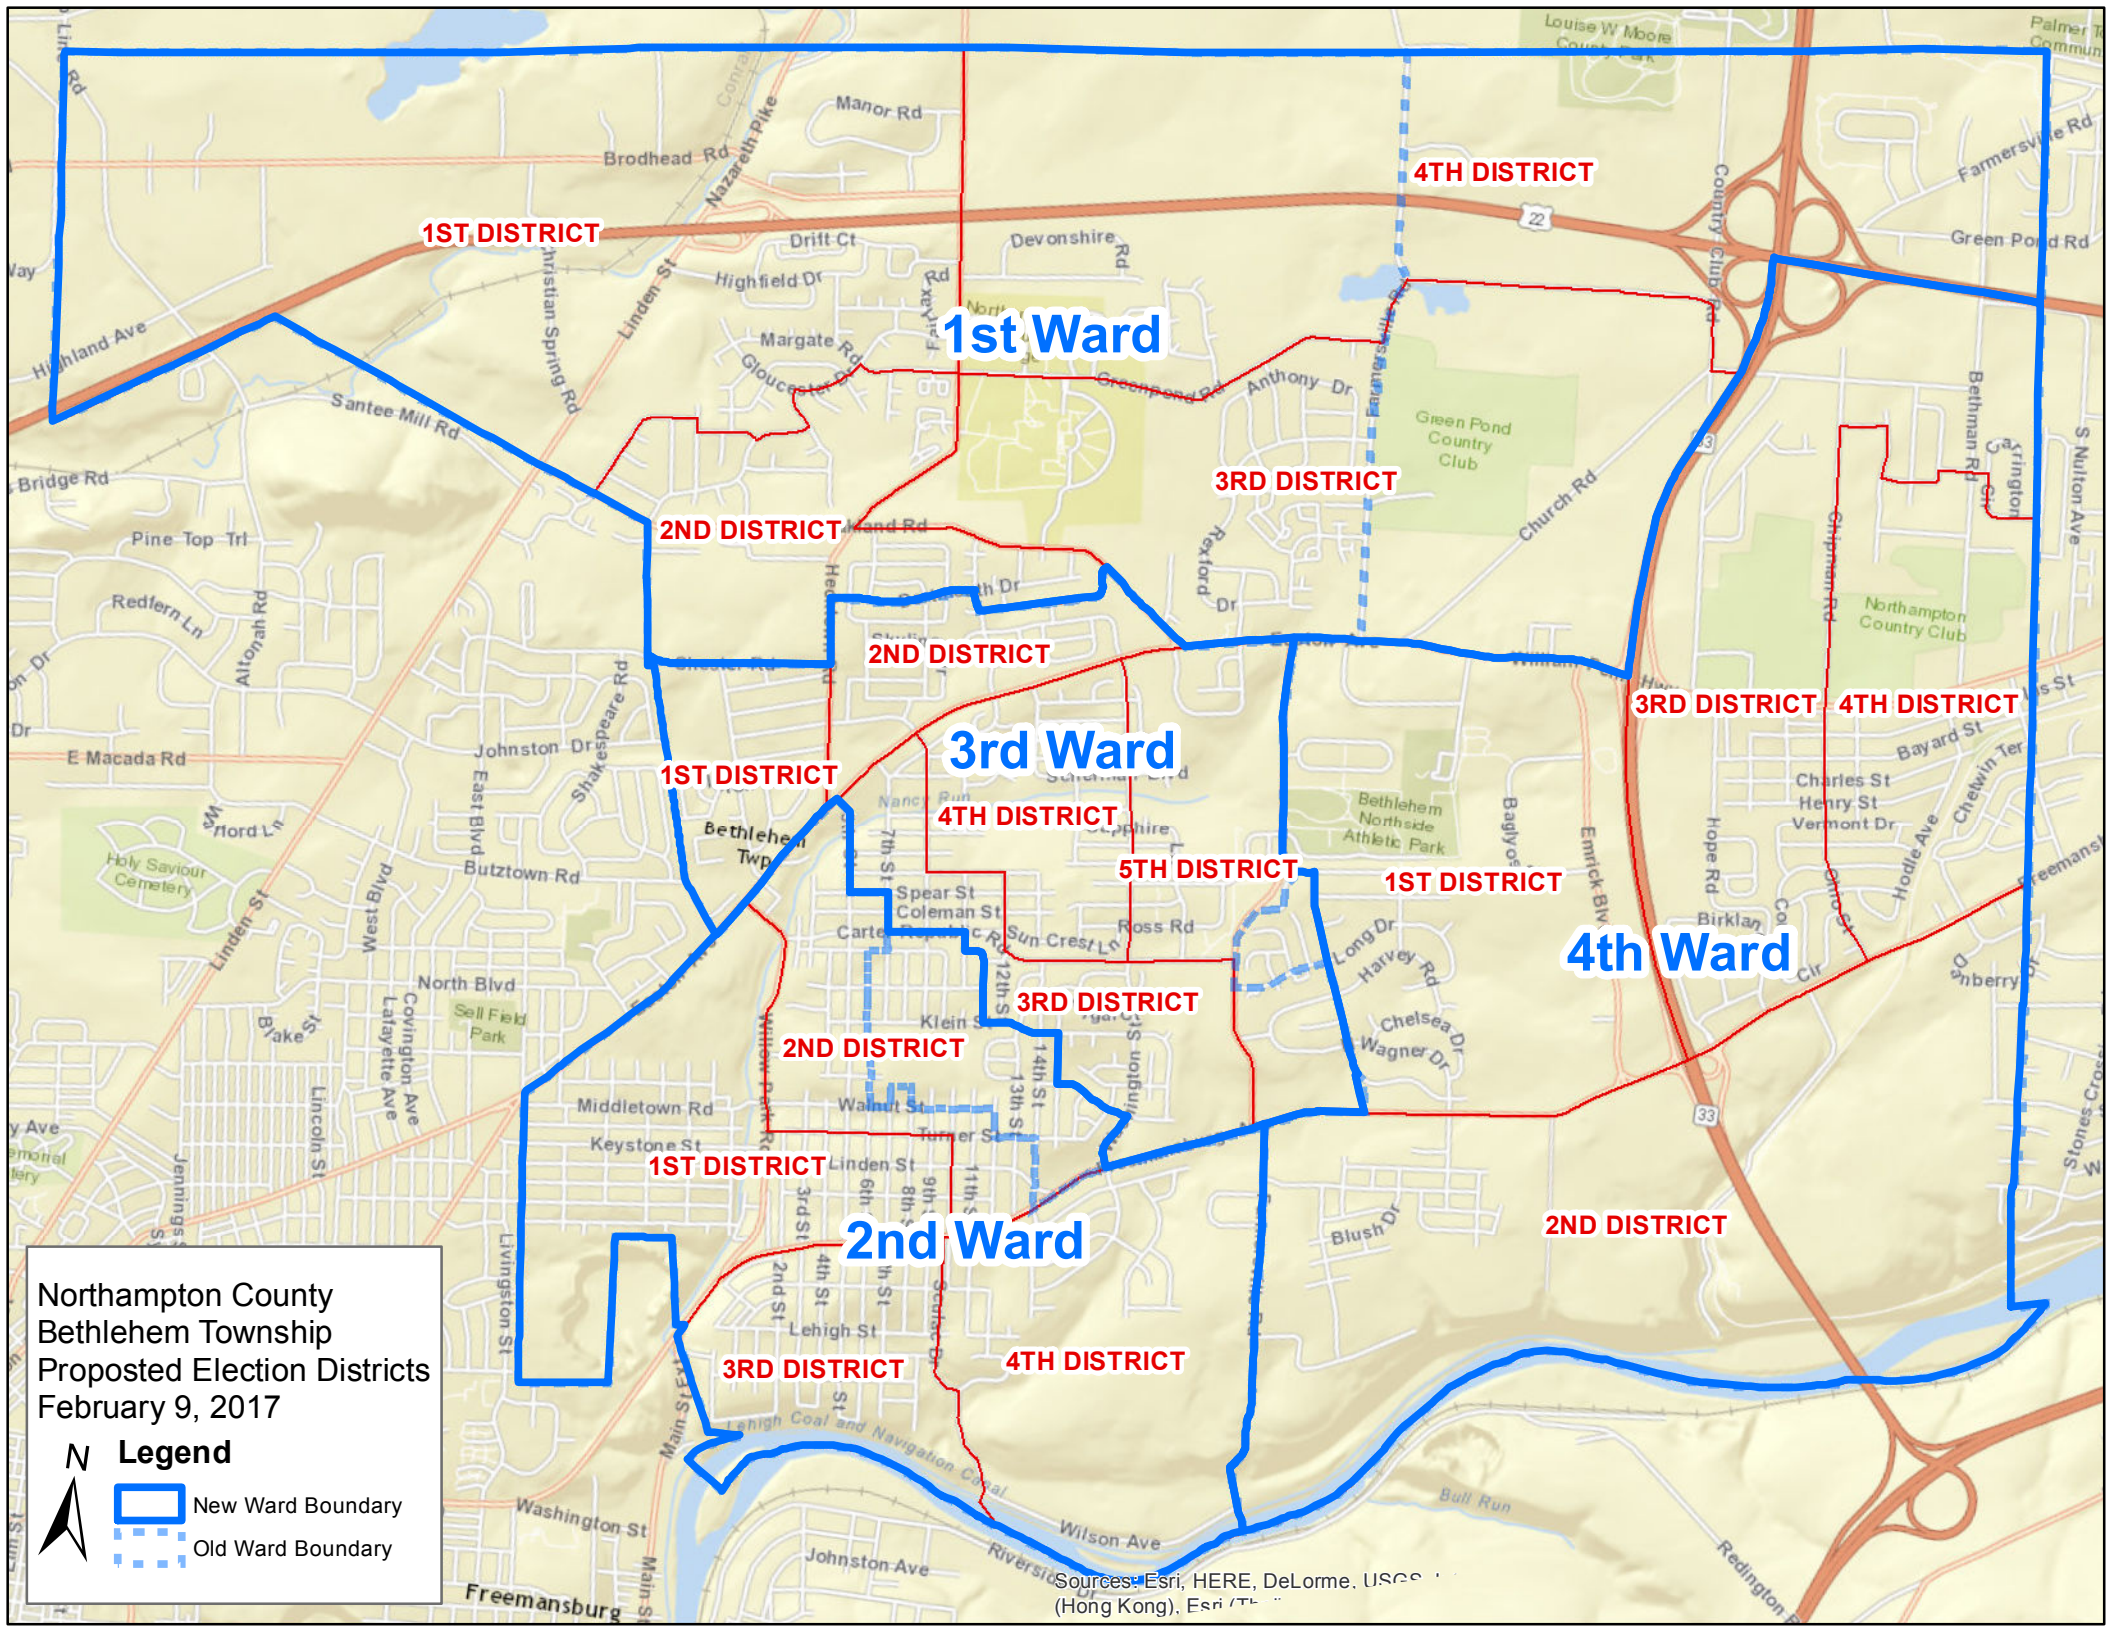

Northampton County  
 Bethlehem Township  
 Proposed Election Districts  
 February 9, 2017

**N Legend**

-  New Ward Boundary
-  Old Ward Boundary

Sources: Esri, HERE, DeLorme, USGS, ...  
 (Hong Kong), Esri / The